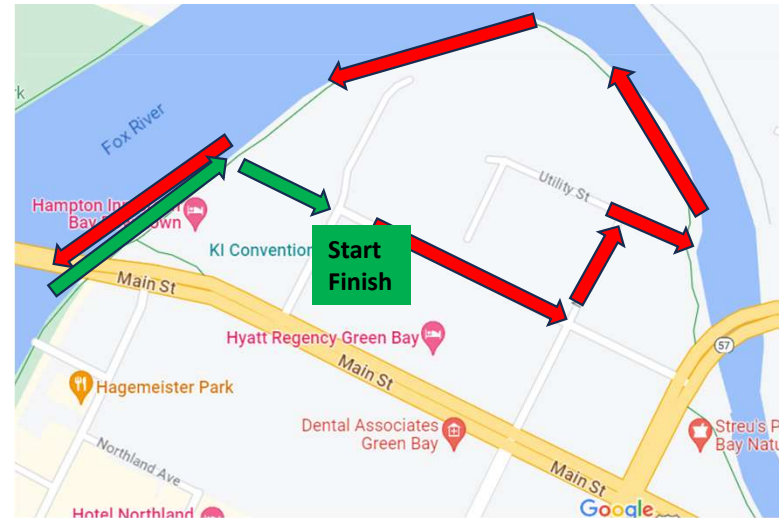

Out
Route

Return
Route

16.8 Mile route

- Leave KI convention center
- East on Elm St
- North on Madison
- East on Utility Ct
- Get on fox river trail and take it south
- *** Water Point 1 – Mari O'Brien
- South on fox river trail
- *** Water Point 2 - Voyager Park
- South on fox river trail
- West on Heritage
- South on Commerce
- Turn Around Party at Kay Distribution
- North Commerce
- East on Heritage
- North on Trail
- *** Water Point 3 Voyager Park
- North on Trail
- *** Water point 4 – Mari O'brien
- North on Trail
- South on N. Adams
- Return to KI convention center