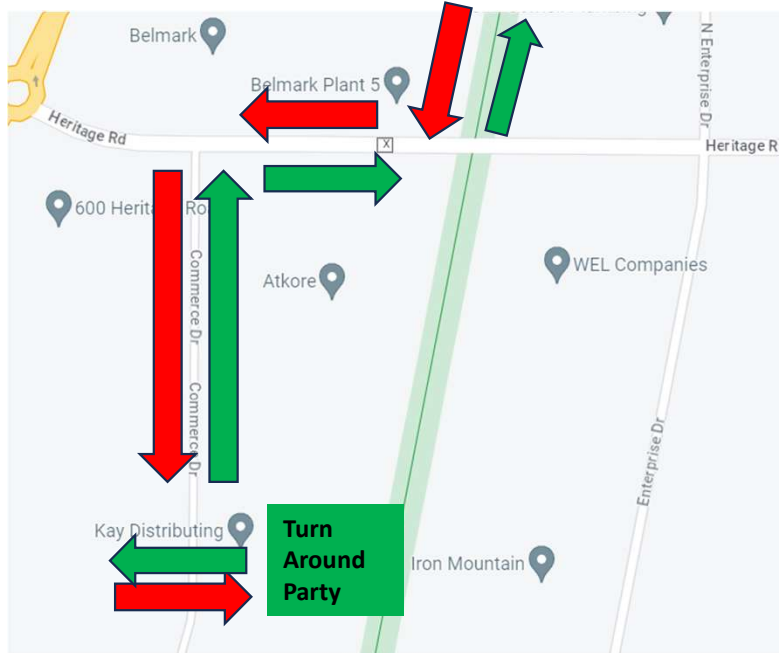

Out
Route

Return
Route

16.8 Mile route

- Leave KI convention center
- East on Elm St
- North on Madison
- East on Utility Ct
- Get on fox river trail and take it south
- *** Water Point 1 – Mari O'Brien
- South on fox river trail
- *** Water Point 2 - Voyager Park
- South on fox river trail
- West on Heritage
- South on Commerce
- Turn Around Party at Kay Distribution
- North Commerce
- East on Heritage
- North on Trail
- *** Water Point 3 Voyager Park
- North on Trail
- *** Water point 4 – Mari O'brien
- North on Trail
- South on N. Adams
- Return to KI convention center